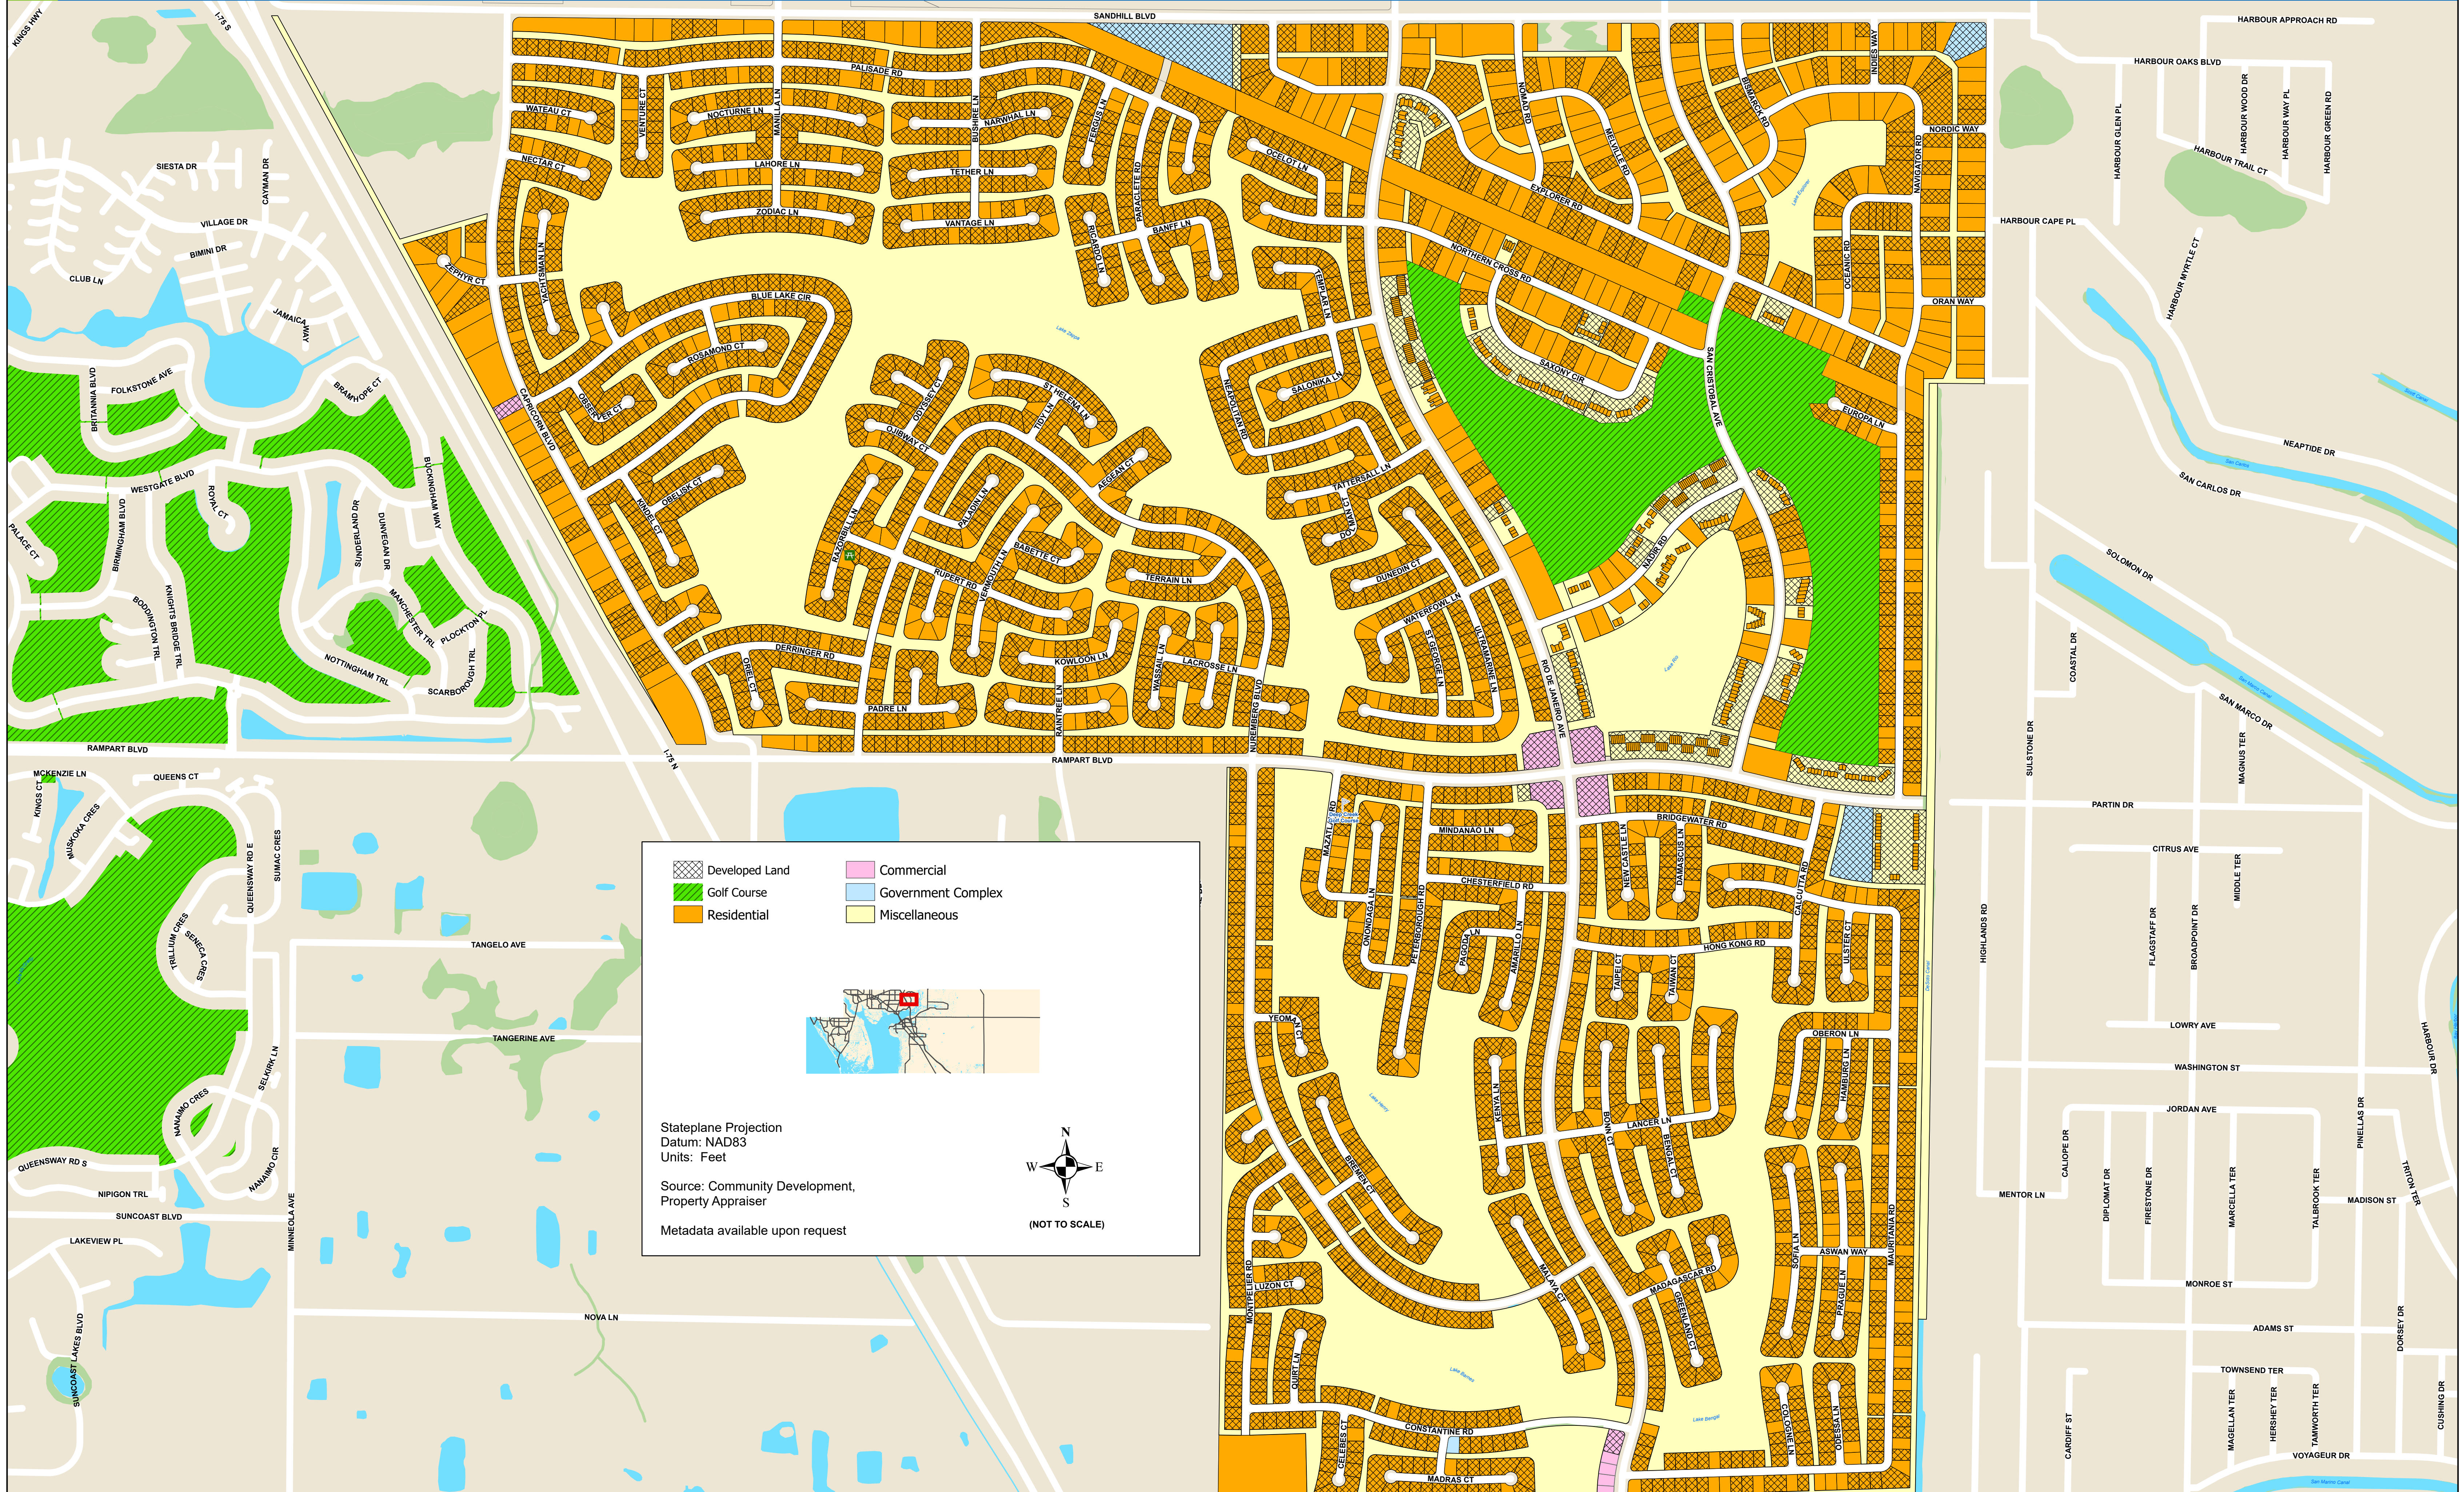

CHARLOTTE COUNTY

Deep Creek - Section 23